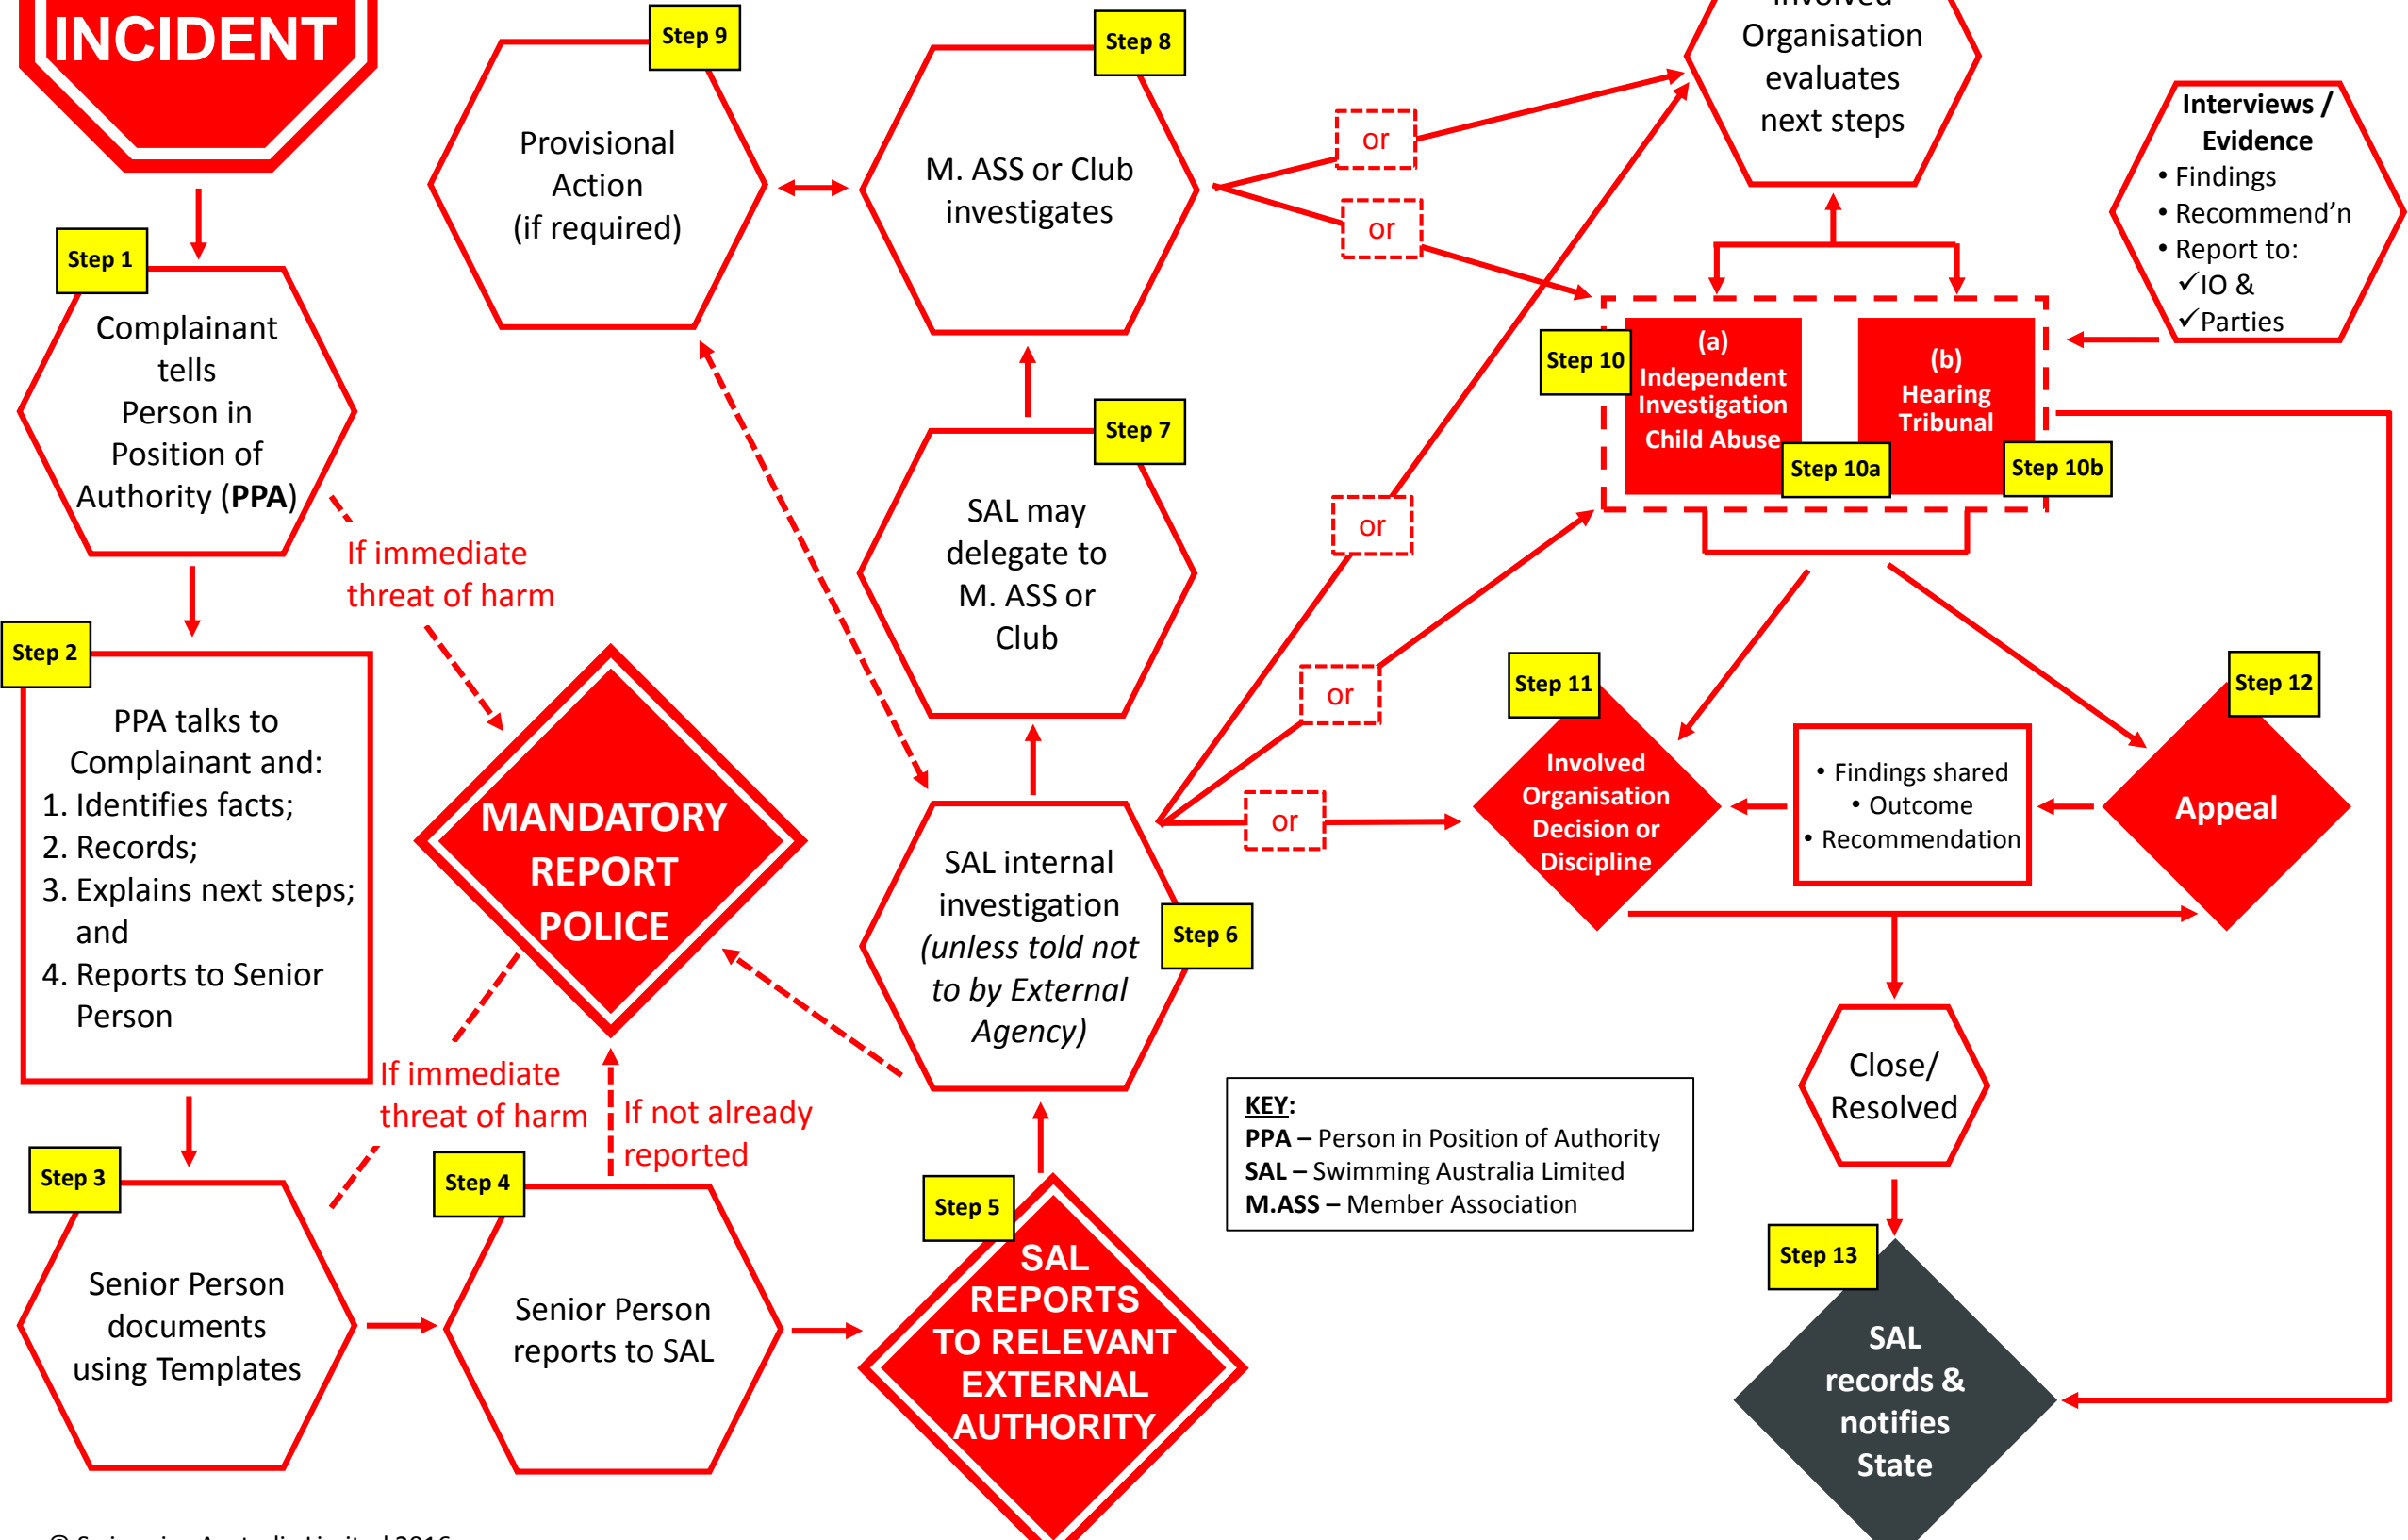

CHILD ABUSE / SERIOUS CRIMINAL CONDUCT

CASE 1 INCIDENT

KEY:
 PPA – Person in Position of Authority
 SAL – Swimming Australia Limited
 M.ASS – Member Association